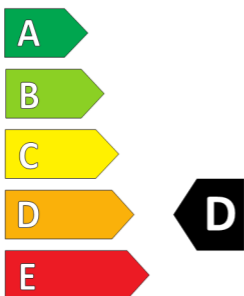

GOODYEAR

RunOnFlat[®] TECHNOLOGY

ENERGY

GOODYEAR

526721

245/55R17 102V

C1

2020/740